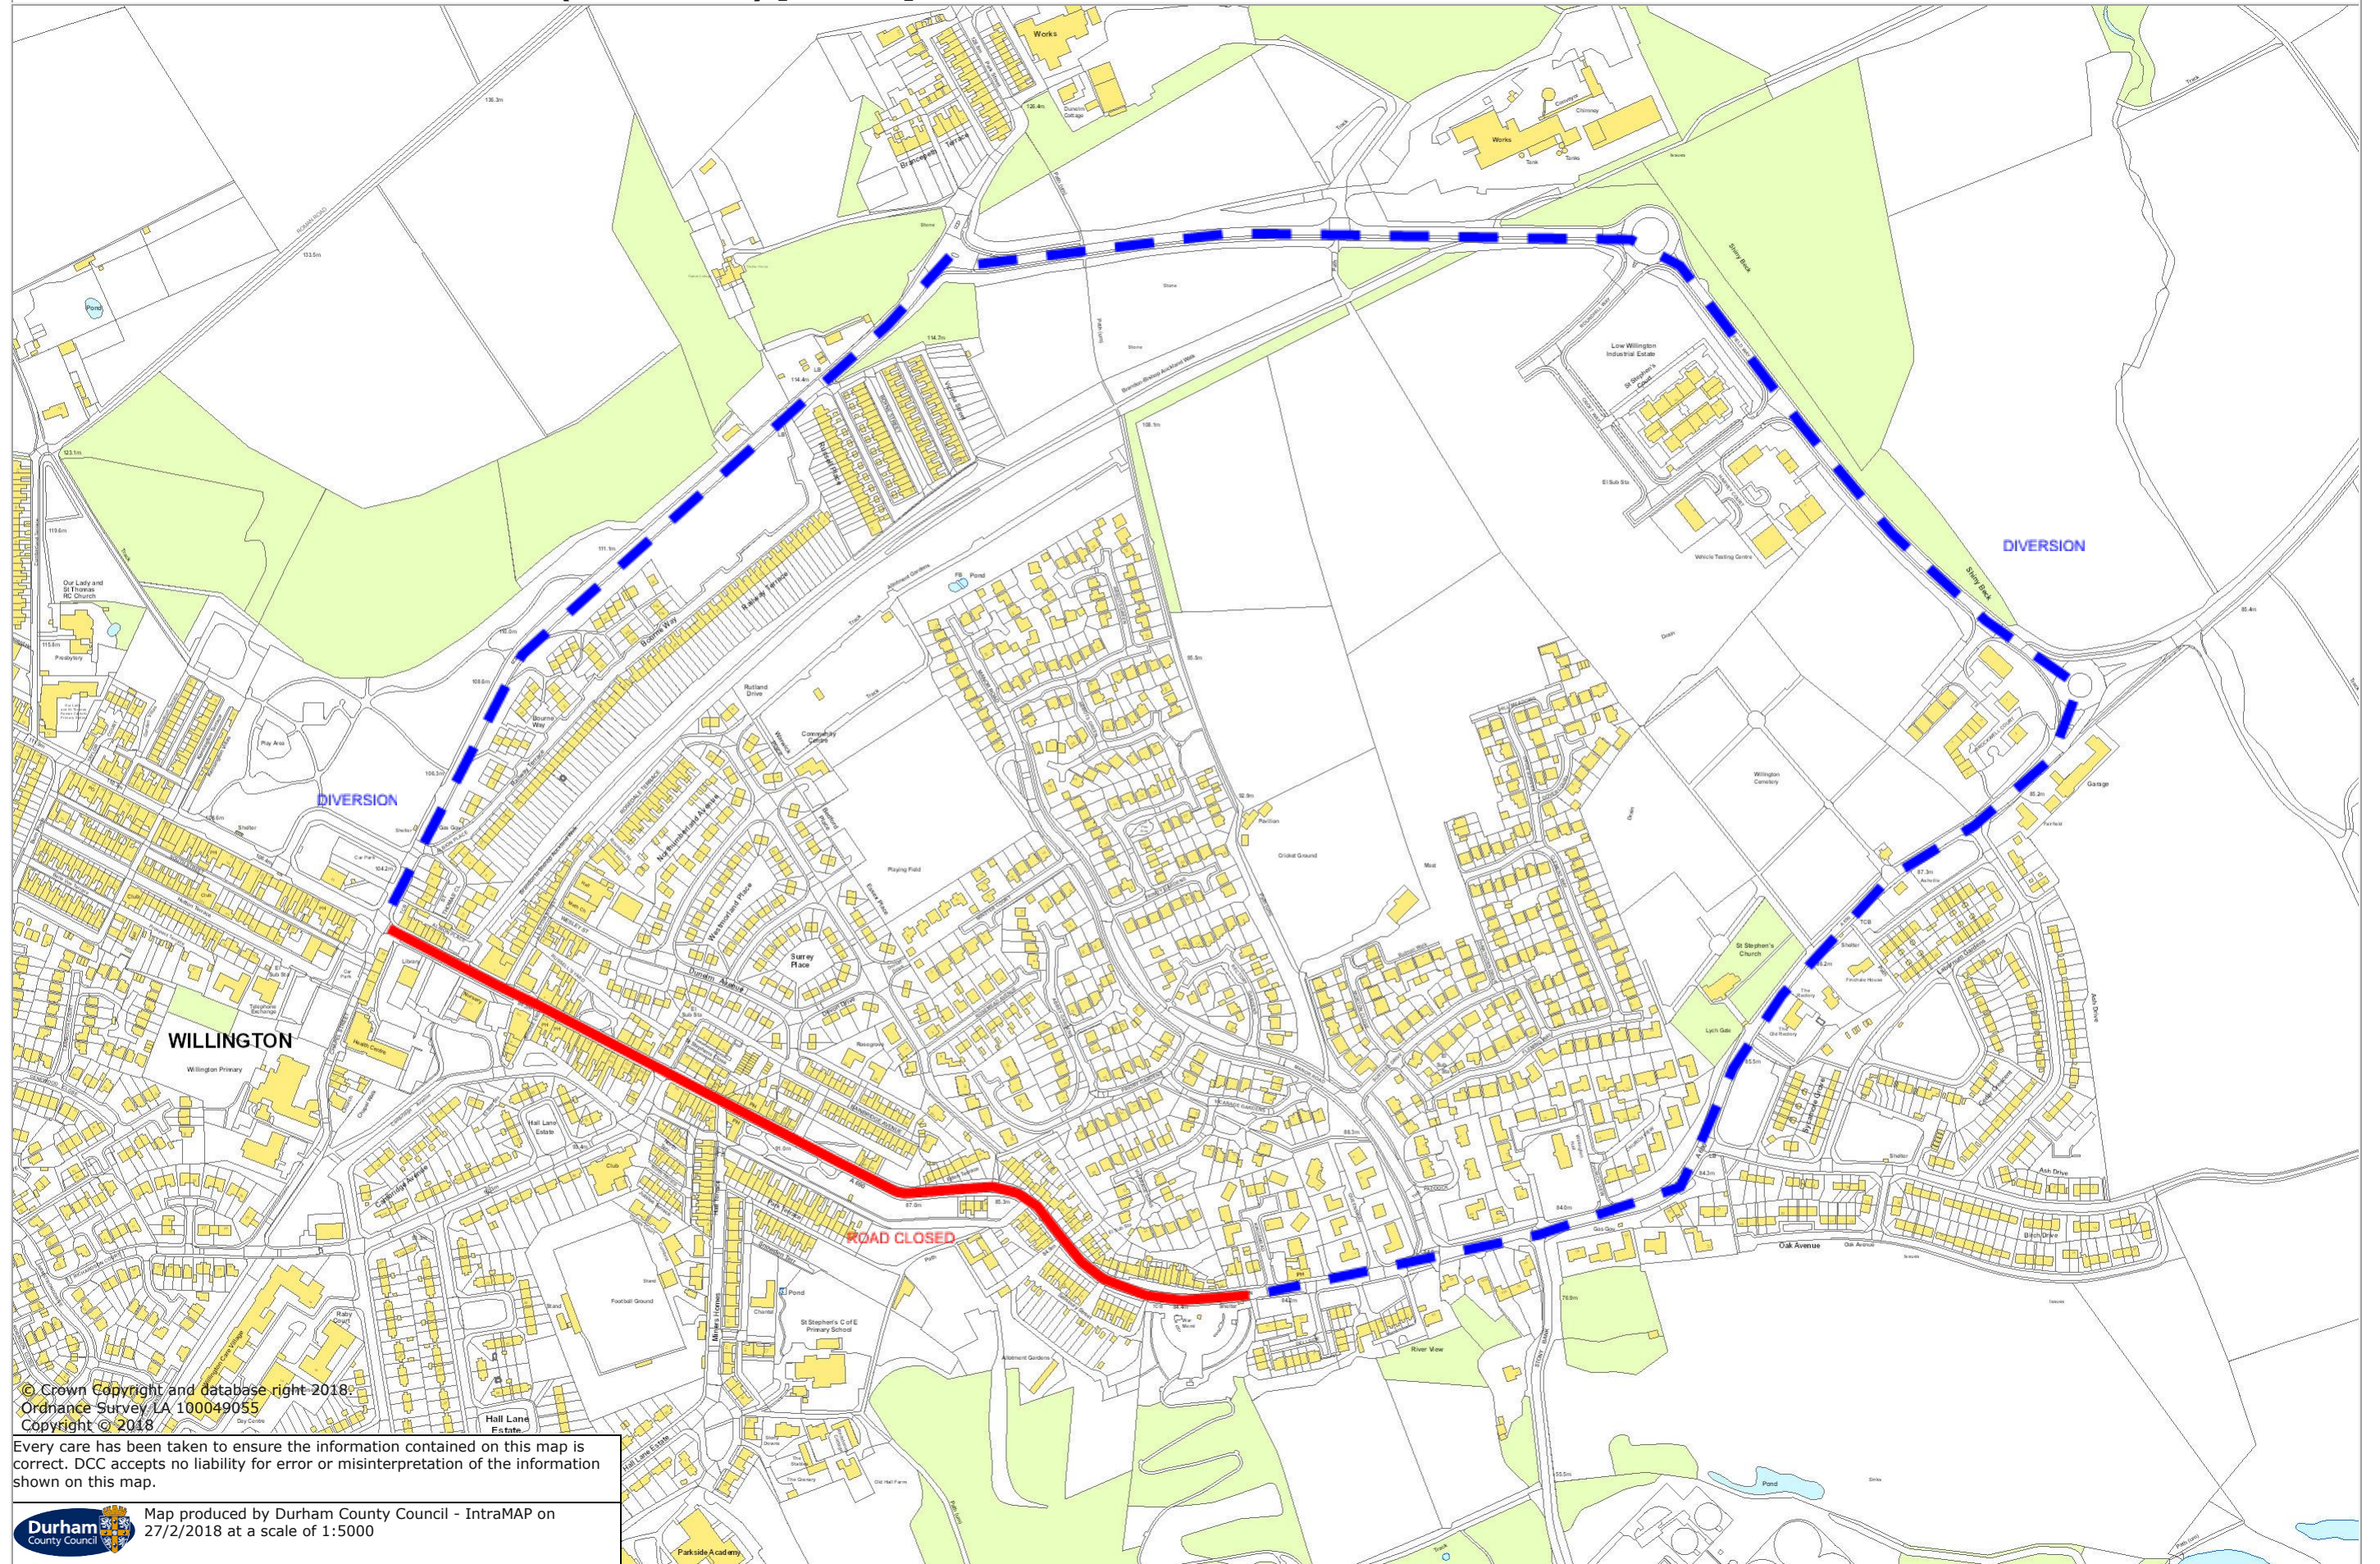

TEMP ROAD CLOSURE Sat 28/04/18 (10.45-12.30) [A3 Plan]

© Crown Copyright and database right 2018
Ordnance Survey LA 100049055
Copyright © 2018

Every care has been taken to ensure the information contained on this map is correct. DCC accepts no liability for error or misinterpretation of the information shown on this map.

Durham County Council
Map produced by Durham County Council - IntraMAP on 27/2/2018 at a scale of 1:5000